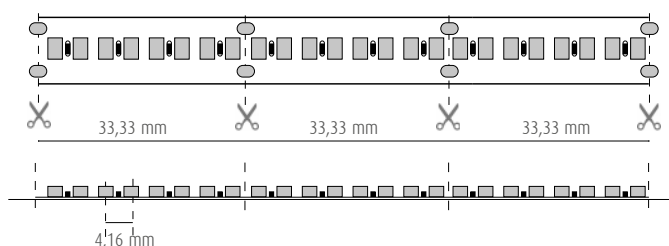

ASSEMBLY

Complete with 3M double-sided tape to attach to the surface.
When using double-sided tape decrease the application surface adequately

PACKAGE

Packaged in 5 m reels.
For custom products cut to specific lengths see page 11, 318.

LED SPACING AND PITCH CUT

8 LED (5W / 10W / 15W)

LED SPACING AND PITCH CUT

8 LED (24W)

DURASTRIP PRO EVO IP20

PRO	24V DC	IP20	Ra92	50000h L70	-25° +35°C	III	UL E471161	G5/ h24	Risk Group 0
-----	--------	------	------	------------	---------------	-----	---------------	------------	-----------------