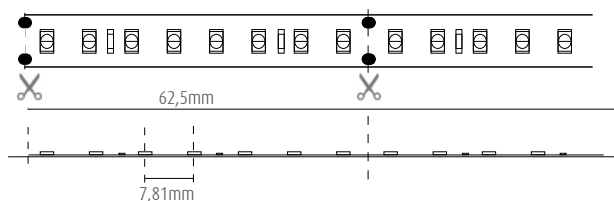

LED SPACING AND PITCH CUT

8 LED (5W / 10W / 15W)