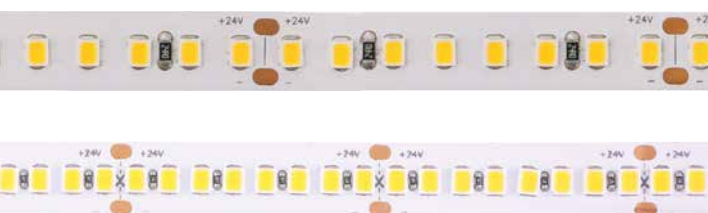

DURASTRIP PRO EVO IP20

LED

LED 2835:
128 LED/m - 5W/m - 10W/m - 15W/m
240 LED/m - 24W/m
24VDC
Ra >92
Lifetime: >50,000 h
Warranty: 5 years

BINNING

ANSI/SDCM: 3 step.

DIMMABILITY

Dimmable 0-100% Flicker Free
DALI - DMX - 1-10
Analogue and digital domotic control systems
Push Dali with ZKCDA controllers
CASAMBI compatible

CONNECTIONS

IP68: complete with a 15 cm long IP65/68 M/F cable on 2 sides.
To connect in series or parallel, see diagram on page 160.
Strips can be cut to size by following the cutting indications printed on the strips.

ASSEMBLY

Complete with 3M double-sided tape to attach to the surface.
When using double-sided tape decrease the application surface adequately

PACKAGE

Packaged in 5 m reels.
For custom products cut to specific lengths see page 11, 318.

The PRO EVO line is characterized by the narrow pitch of the LEDs even on the smaller power 5W/m: a quality product with 140lm/W efficiency. Excellent colour rendering, Ra92, and a choice of 4 different wattages, from 5W per metre to 24W per metre (22W for the IP68 version).

It can be used in any project and provides excellent energy savings in residential or commercial contexts.

White shades: 3000K and 4000K available, other colour temperatures on request and with MOQ. In IP20 and IP68 versions.